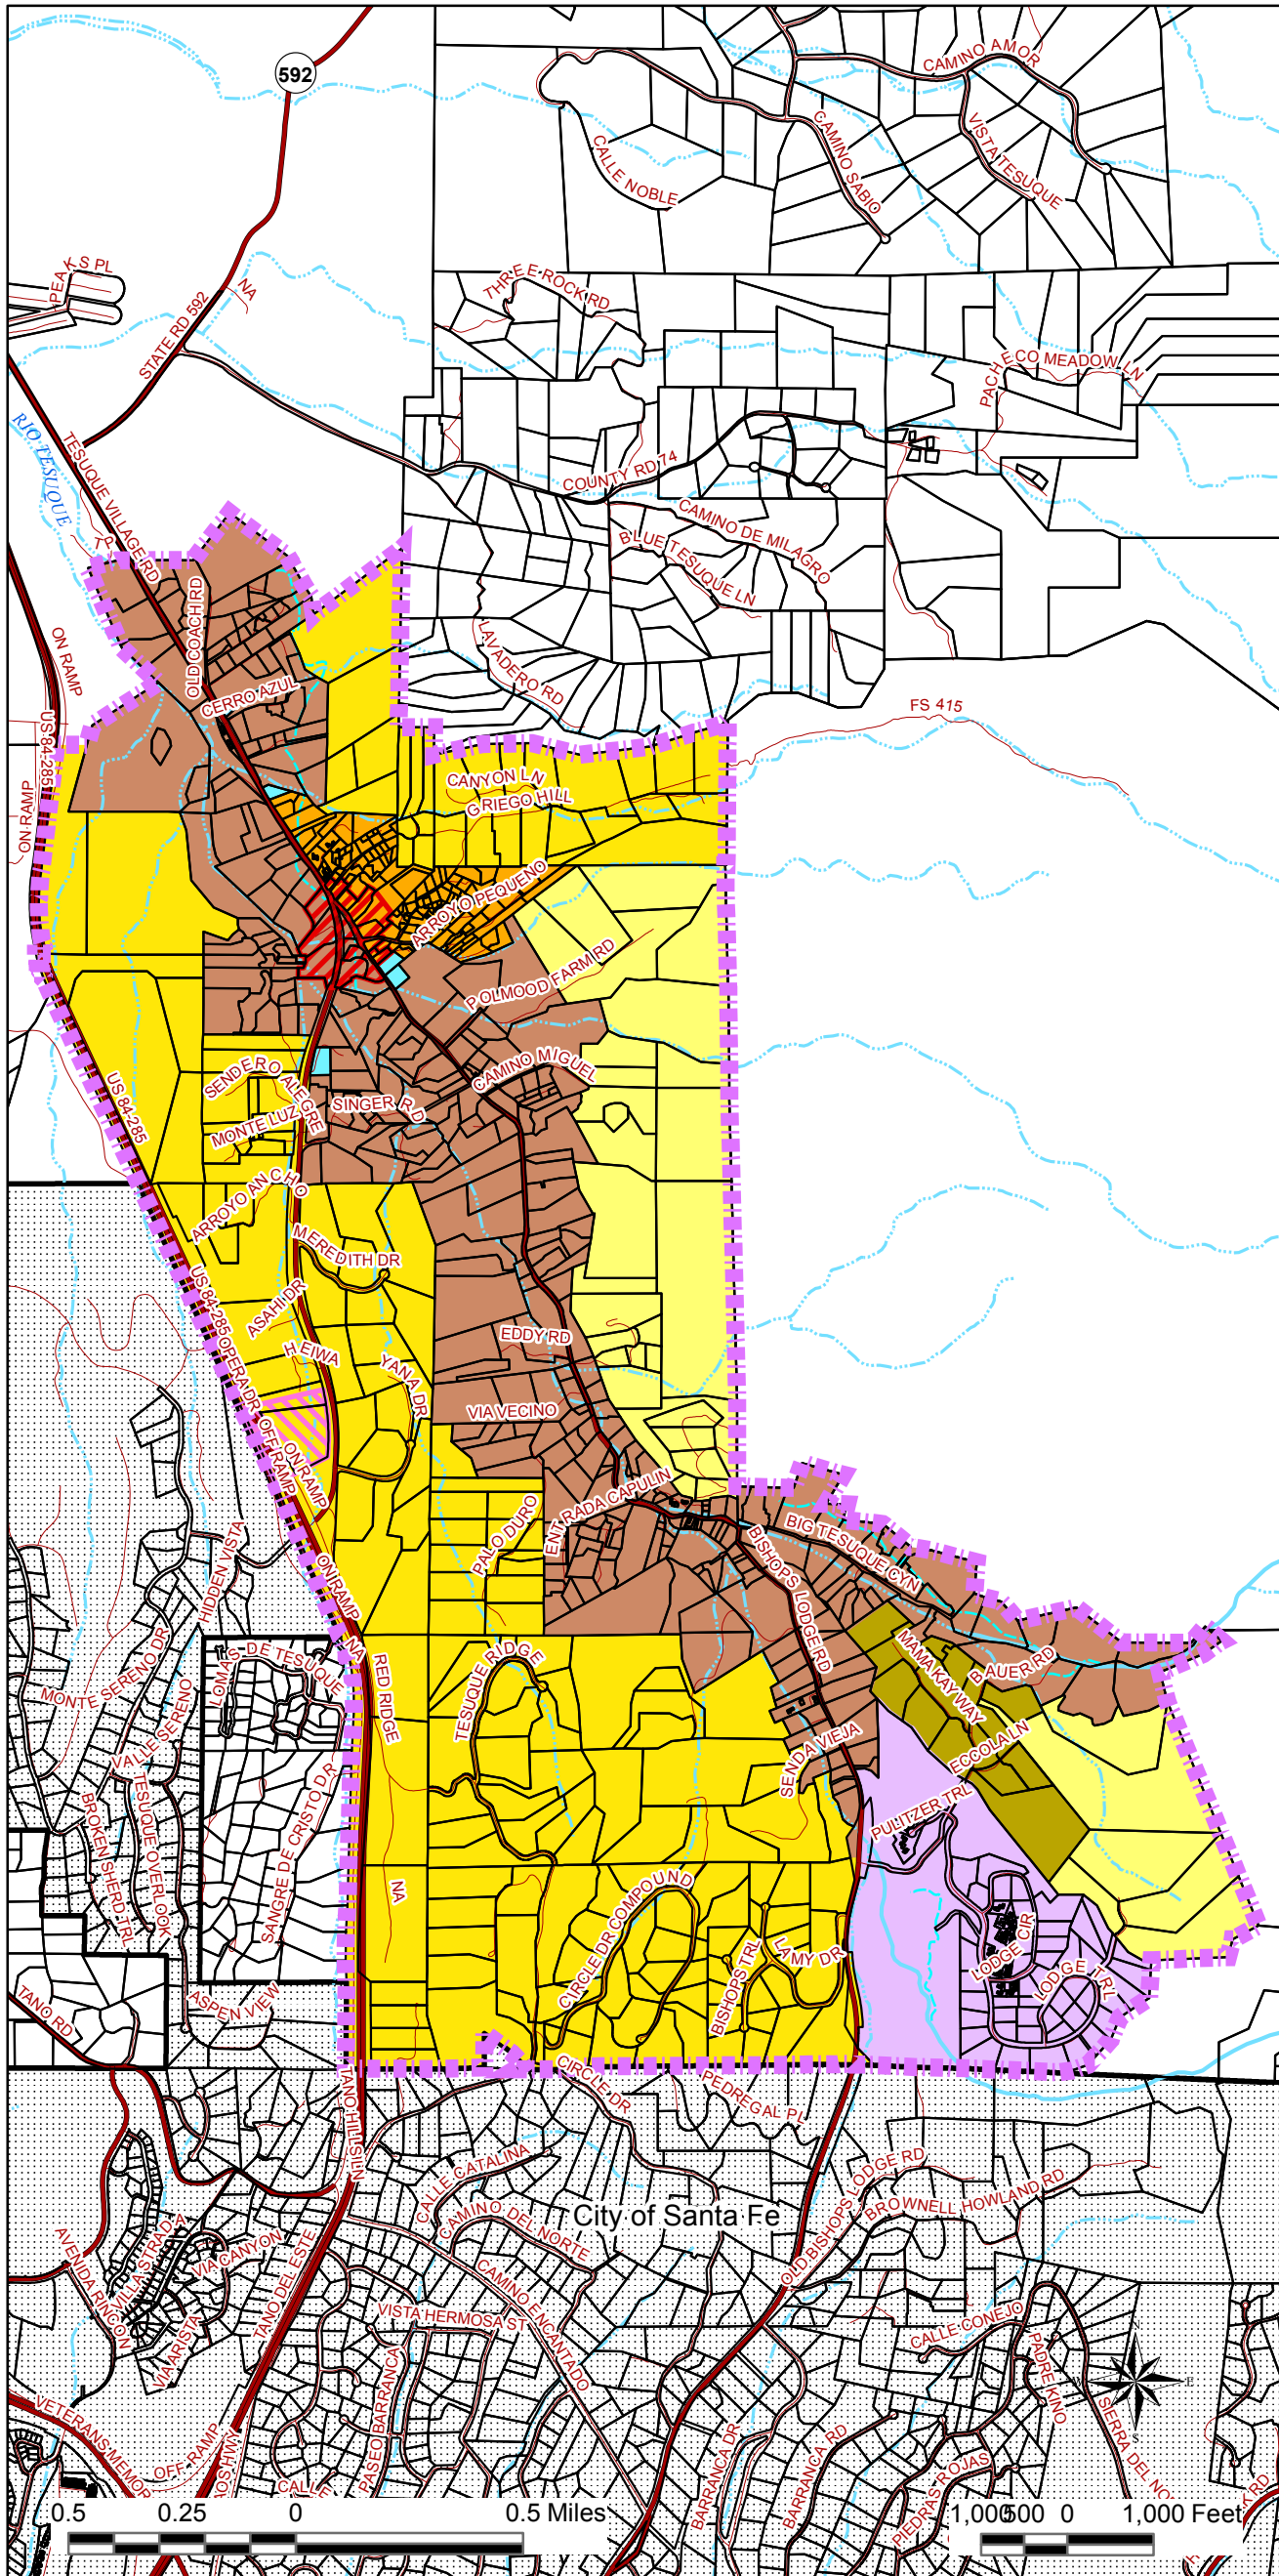

Santa Fe County Tesuque Community Proposed Zoning Map

Legend

Santa Fe County

Tesuque Community Planning Area

Parcels

Proposed Tesuque

Community Zoning Districts

-  Rural Residential
-  Residential Estate
-  Traditional Community
-  Public/Institutional
-  Residential Fringe
-  Residential Community
-  Planned Development District

Rural Commercial Overlay District

-  Area A
-  Area B

Santa Fe County
Growth Management
Department
Planning Division

Sept. 14, 2015
tesuque_community_draft_
zoning_map_9_14_15_tabloid.mxd